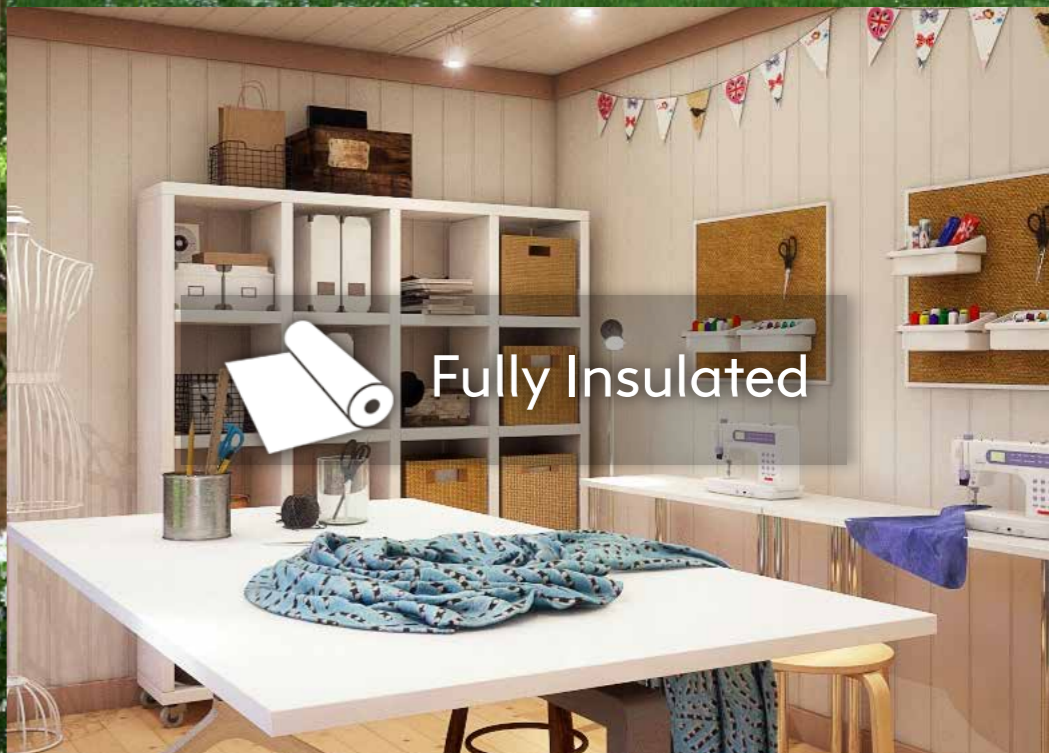

Fully Insulated