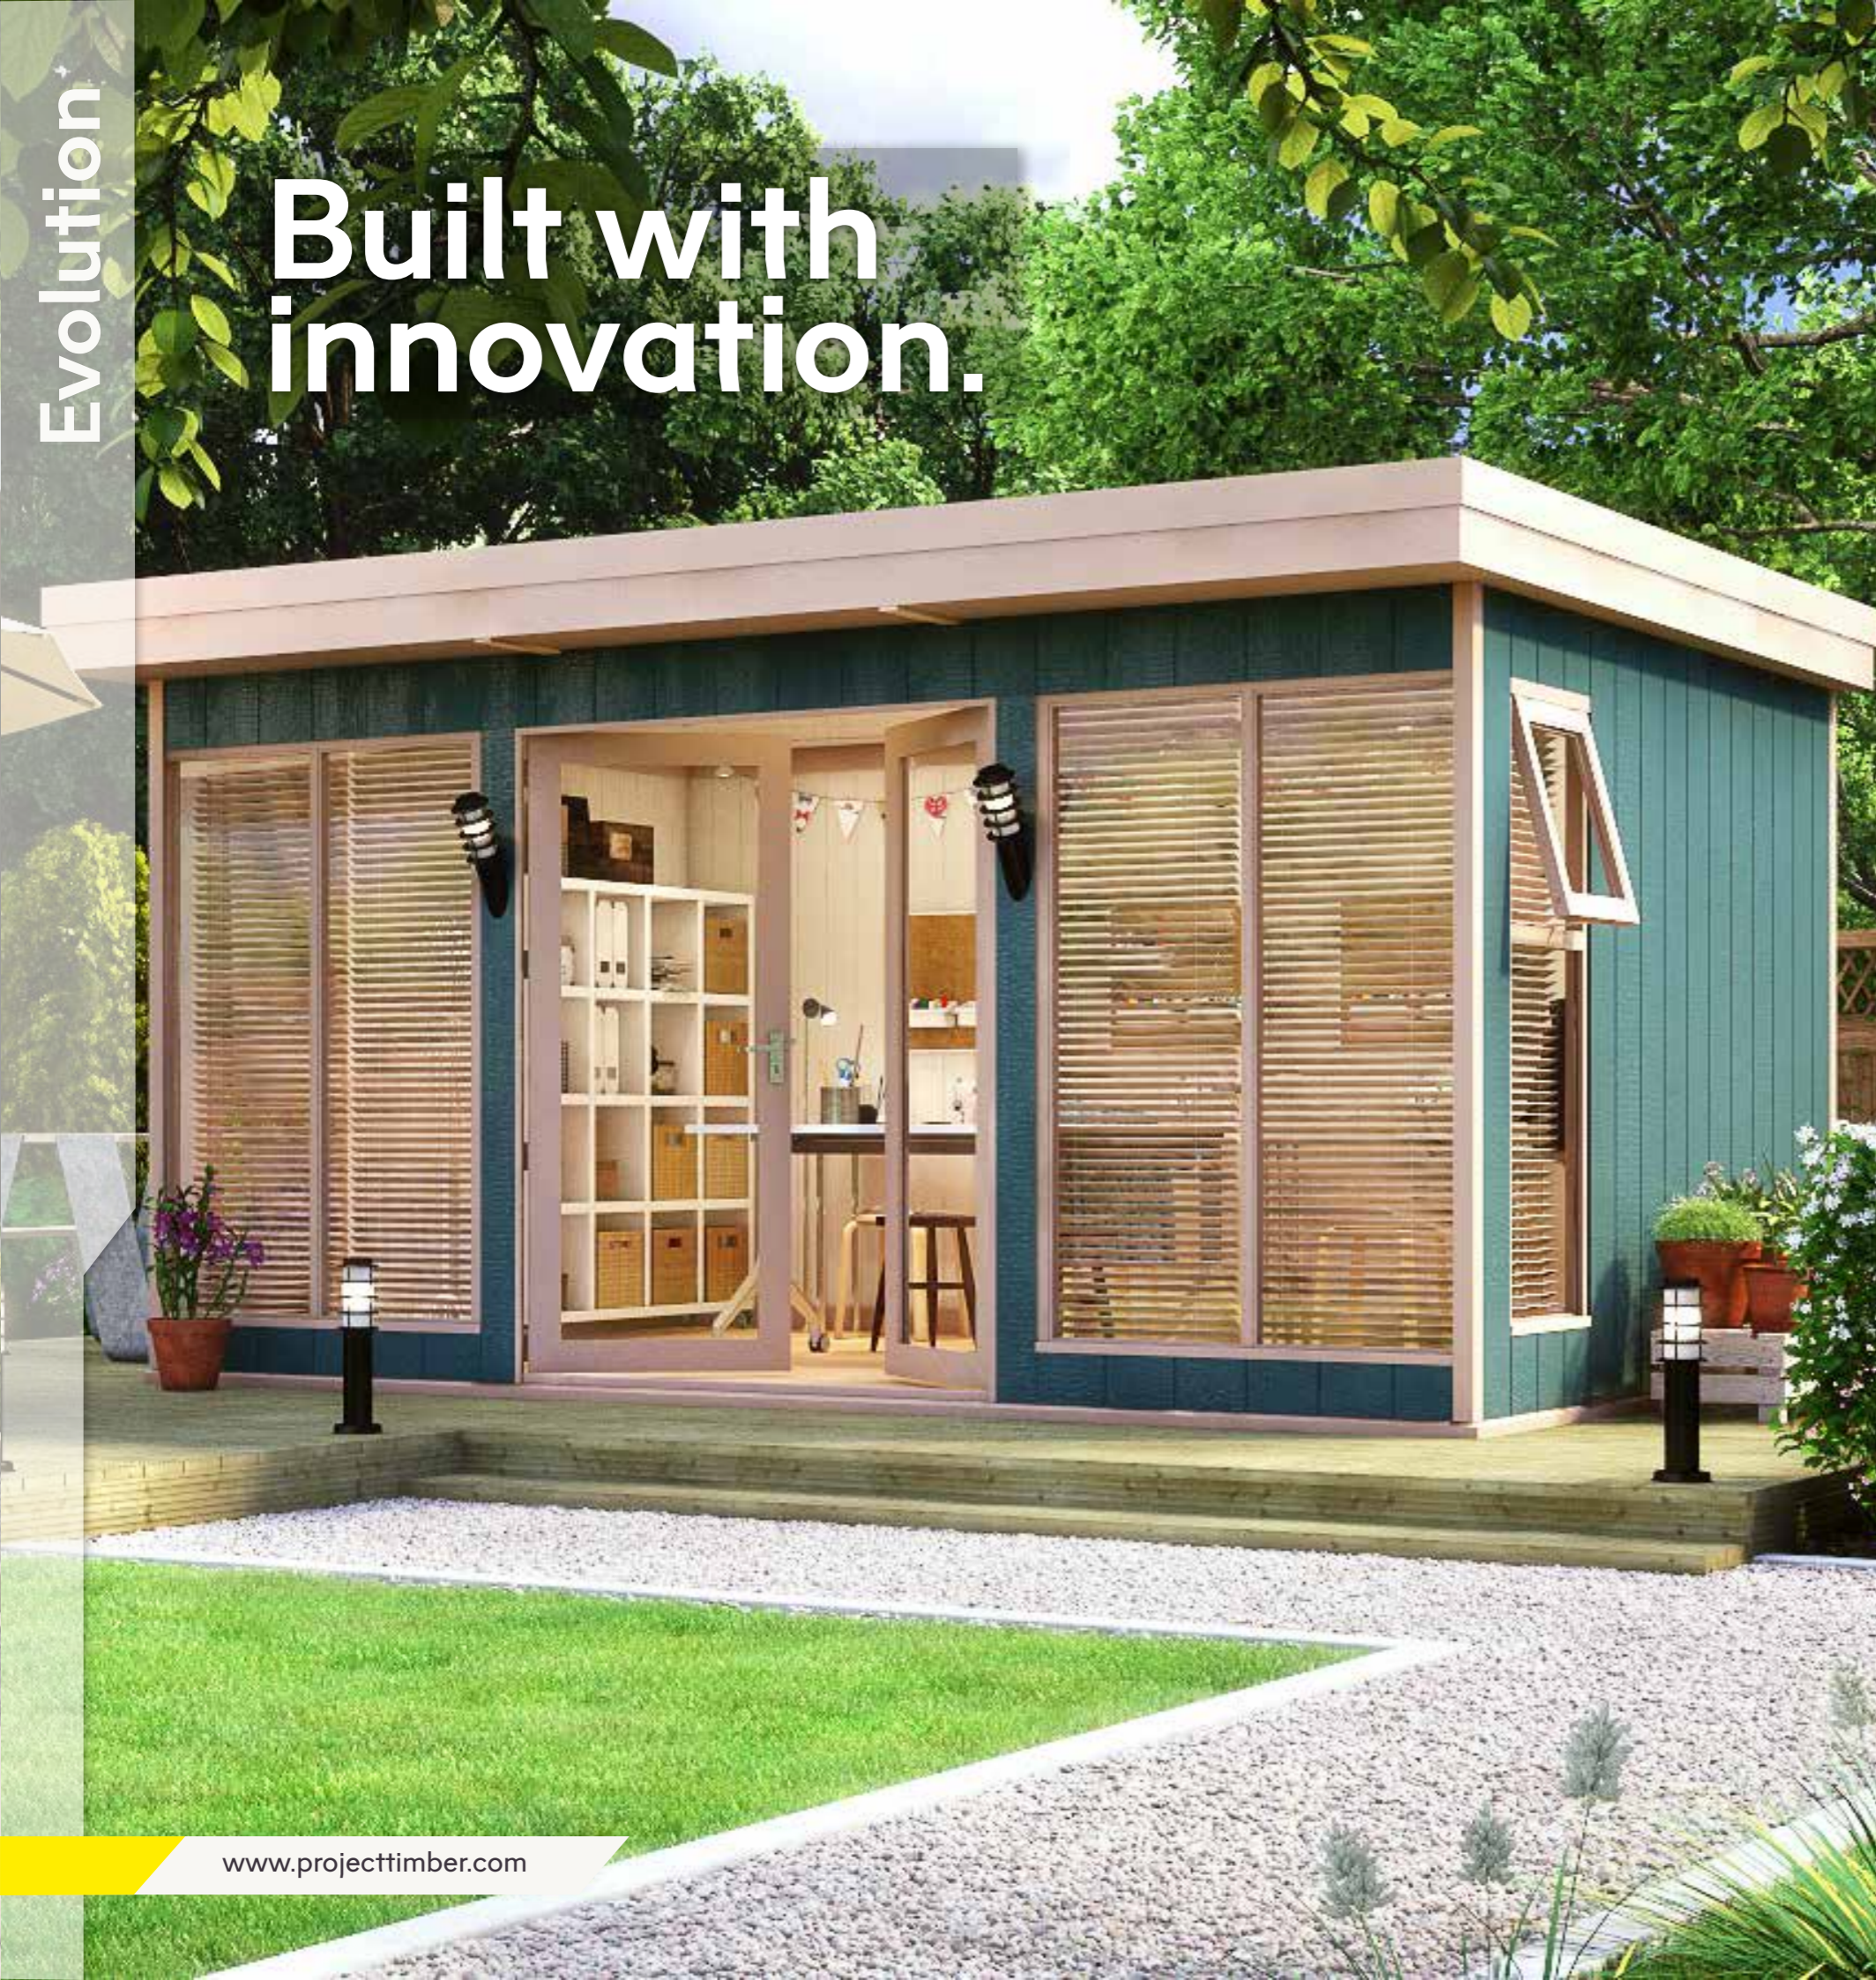

A modern, single-story garden office with light green vertical siding and a flat roof. The building features large, multi-paned windows and a central glass door that is open, revealing a bright interior with a desk and chair. A wooden deck runs along the front of the building. The office is situated on a well-maintained lawn with a landscaped garden bed in the foreground containing various plants and large rocks. The background shows lush green trees under a clear blue sky.

**PROJECT
TIMBER^{.COM}**

**Evolution
Garden Office**

Evolution.

The next generation of outdoor space.

Evolution is the latest generation of outdoor living space – engineered to be enjoyed more and maintained less. It's designed to withstand UK weather elements using a modular 3-in-1 technique, a multi-foil insulation sheet is sandwiched in between a decorative MDF panel on the inside and on the outside a durable composite timber cladding supported by heavy duty framing, creating a panel over 70mm thick.

Evolution

Built with innovation.

15 year anti rot warranty

Fully Insulated

Bespoke designs available

Evolution Partition Wall

Your space, your choice: multi-gym, music room, studio, home office, TV room, games room

Offering upgradeability options

Roof Options

3 Floor Thicknesses

EPDM Rubber Roof

18 Floor Sizes

Unrivalled build quality

Modular construction for ease of delivery, handling and assembly. This unique process also ensures Evolution is built to last when these fully framed sections are connected together, vastly improving the structural integrity of the building. In addition the modular system also provides various configurations for window and door installation